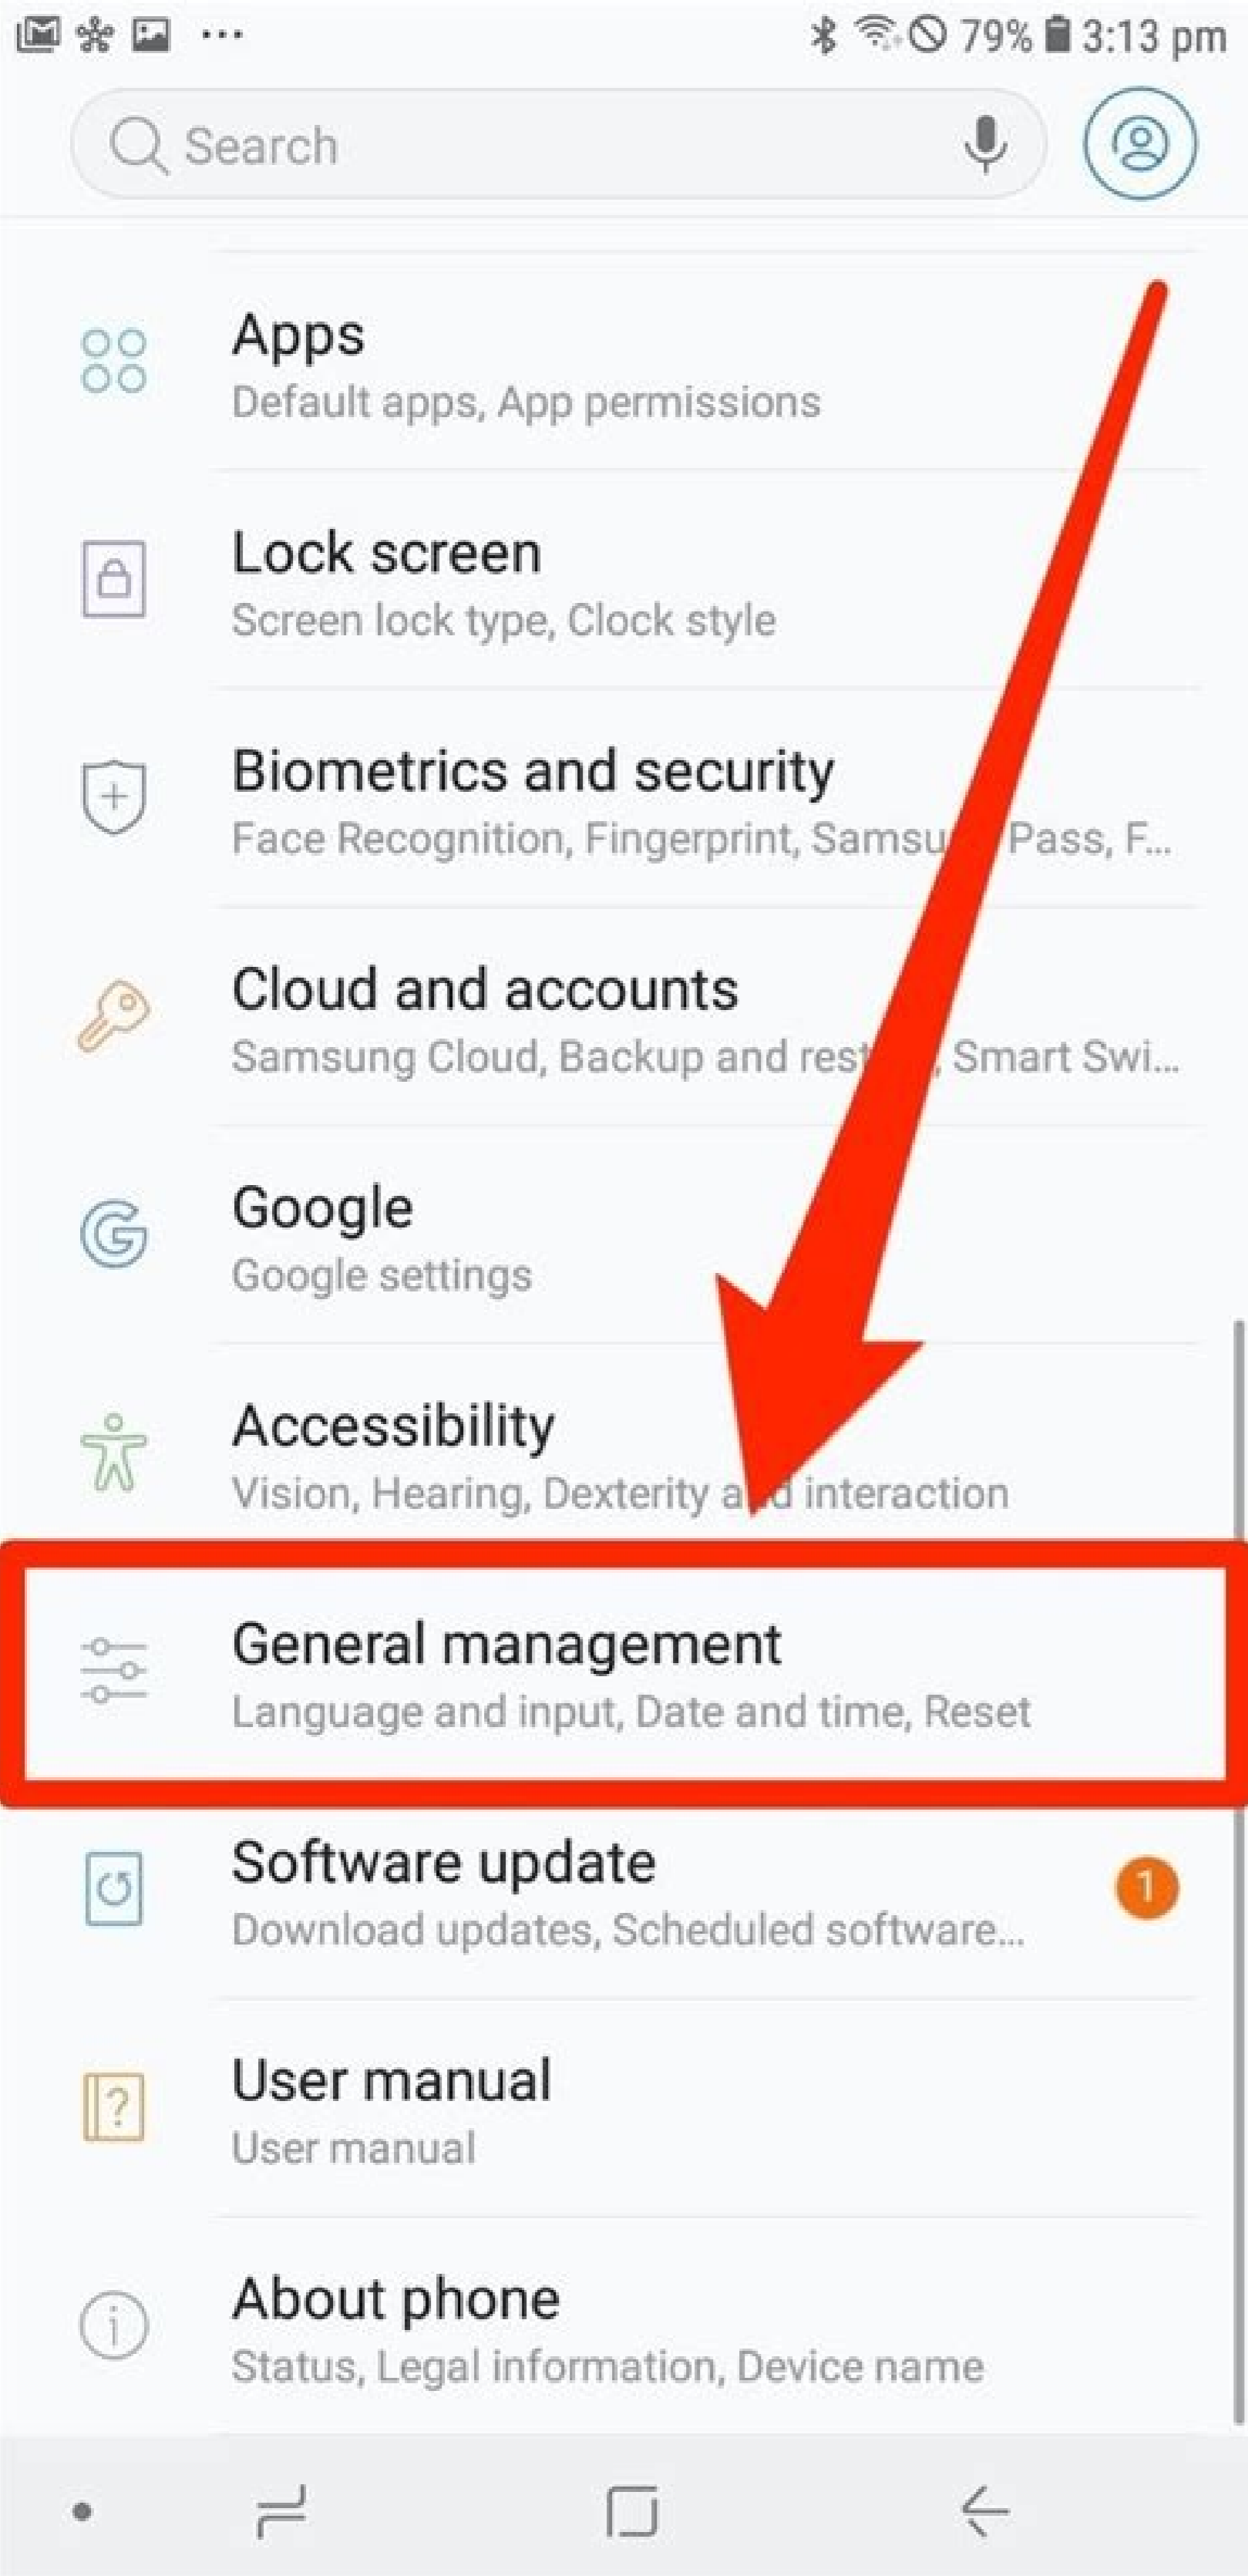

How to restore missing app icon on android. Restore app icon on android phone. How do you restore app icon on android. How do i restore an app icon. How do i restore icons on my android. How to restore app drawer icon on android. How to restore icon on android. Restore app icon on my android phone.